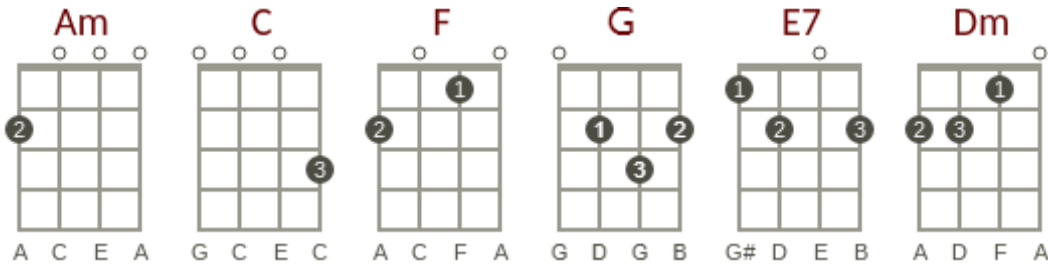

# Hotel California

key:Am, Artist:Eagles

Writers:Don Felder , Don Henley, and Glenn Frey

Key; Am Island Strum

**Intro:** [Am] [E7] [G] [D] [F] [C] [Dm] [E7] [E7!]

[Am] On a dark desert highway [E7] cool wind in my hair

[G] Warm smell of colitas [D] rising up through the air

[F] Up ahead in the distance [C] I saw a shimmering light

[Dm] My head grew heavy and my sight grew dim

[E7] I had to stop for the night

[Am] There she stood in the doorway [E7] I heard the mission bell

[G] And I was thinking to myself this could be [D] heaven or this could be hell

[F] Then she lit up a candle [C] and she showed me the way

[Dm] There were voices down the corridor [E7] I thought I heard them say